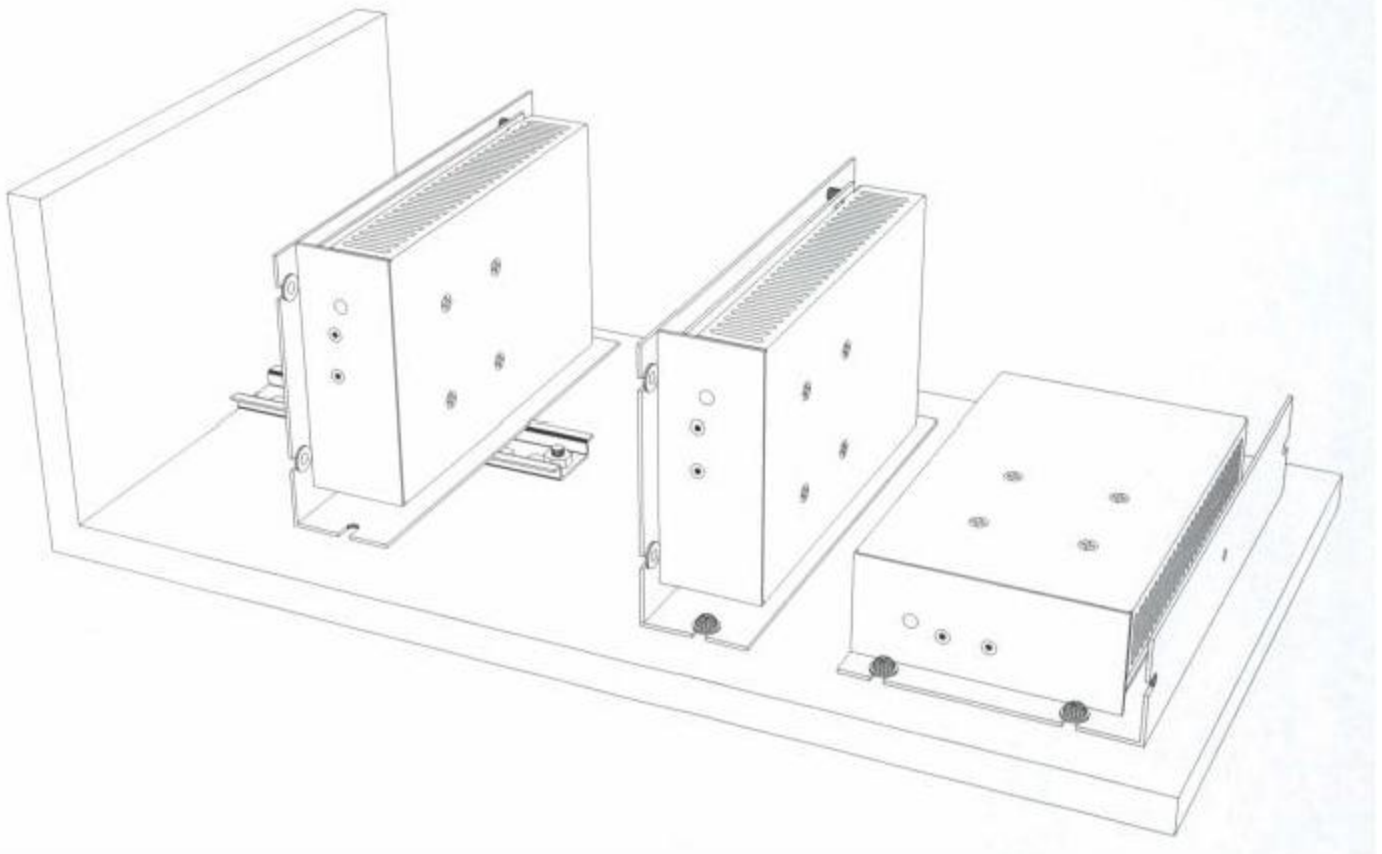

E100MKA is a versatile accessory for the E100D12 converter, enabling it to be mounted easily to any flat surface or standard “top hat” DIN rail.

All necessary hardware for mounting the MKA to the E100 is included. The clip and screw for the din rail mount option are also included.

Three mounting configurations are shown above. *The basic E100D12 converter is a “Eurocard” format, 3U high.

The three mounting configurations viewed from terminals side.

Dimensions (illustrated with converter fitted).