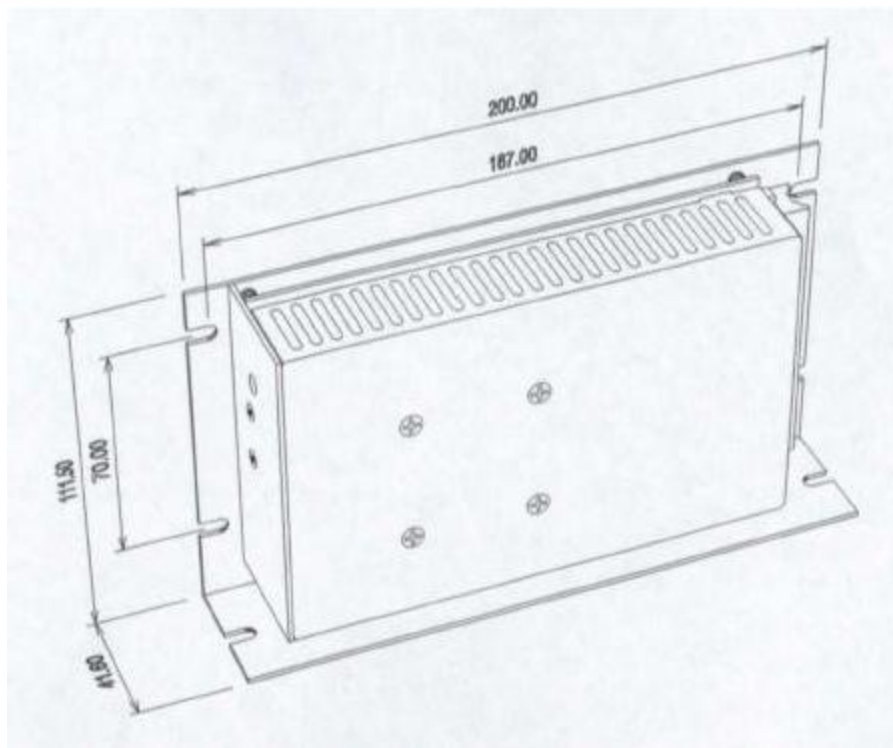

E100MKA is a versatile accessory for the E100D12 converter, enabling it to be mounted easily to any flat surface or standard “top hat” DIN rail.

All necessary hardware for mounting the MKA to the E100 is included. The clip and screw for the din rail mount option are also included.

Three mounting configurations are shown above. *The basic E100D12 converter is a “Eurocard” format, 3U high.

The three mounting configurations viewed from terminals side.

Dimensions (illustrated with converter fitted).