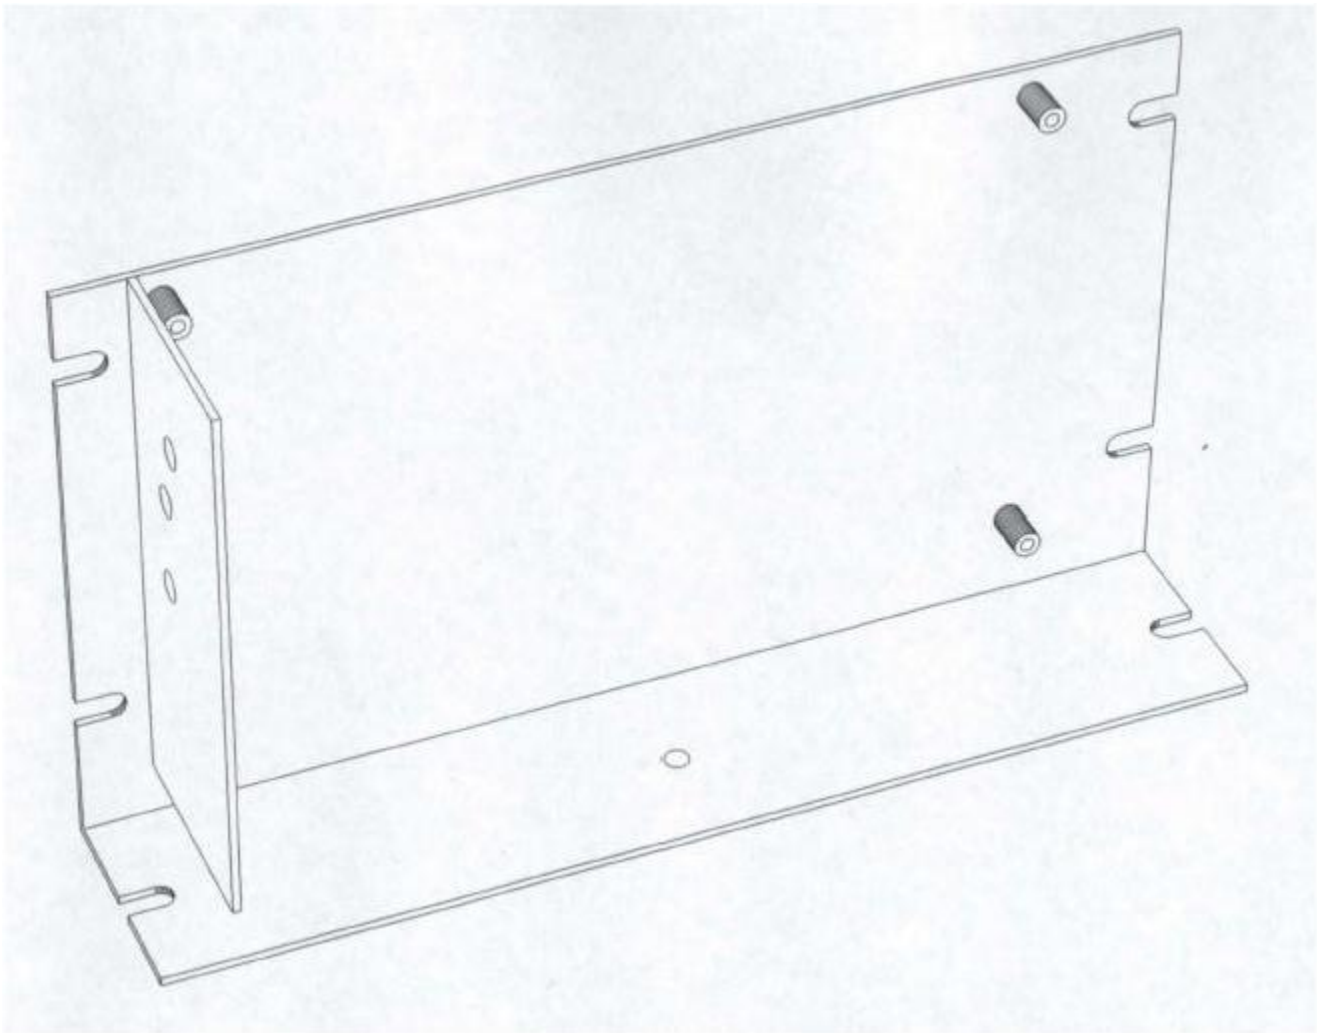

E100MKA is a versatile accessory for the E100D12 converter, enabling it to be mounted easily to any flat surface or standard “top hat” DIN rail.

All necessary hardware for mounting the MKA to the E100 is included. The clip and screw for the din rail mount option are also included.

Three mounting configurations are shown above. *The basic E100D12 converter is a “Eurocard” format, 3U high.

The three mounting configurations viewed from terminals side.

Dimensions (illustrated with converter fitted).