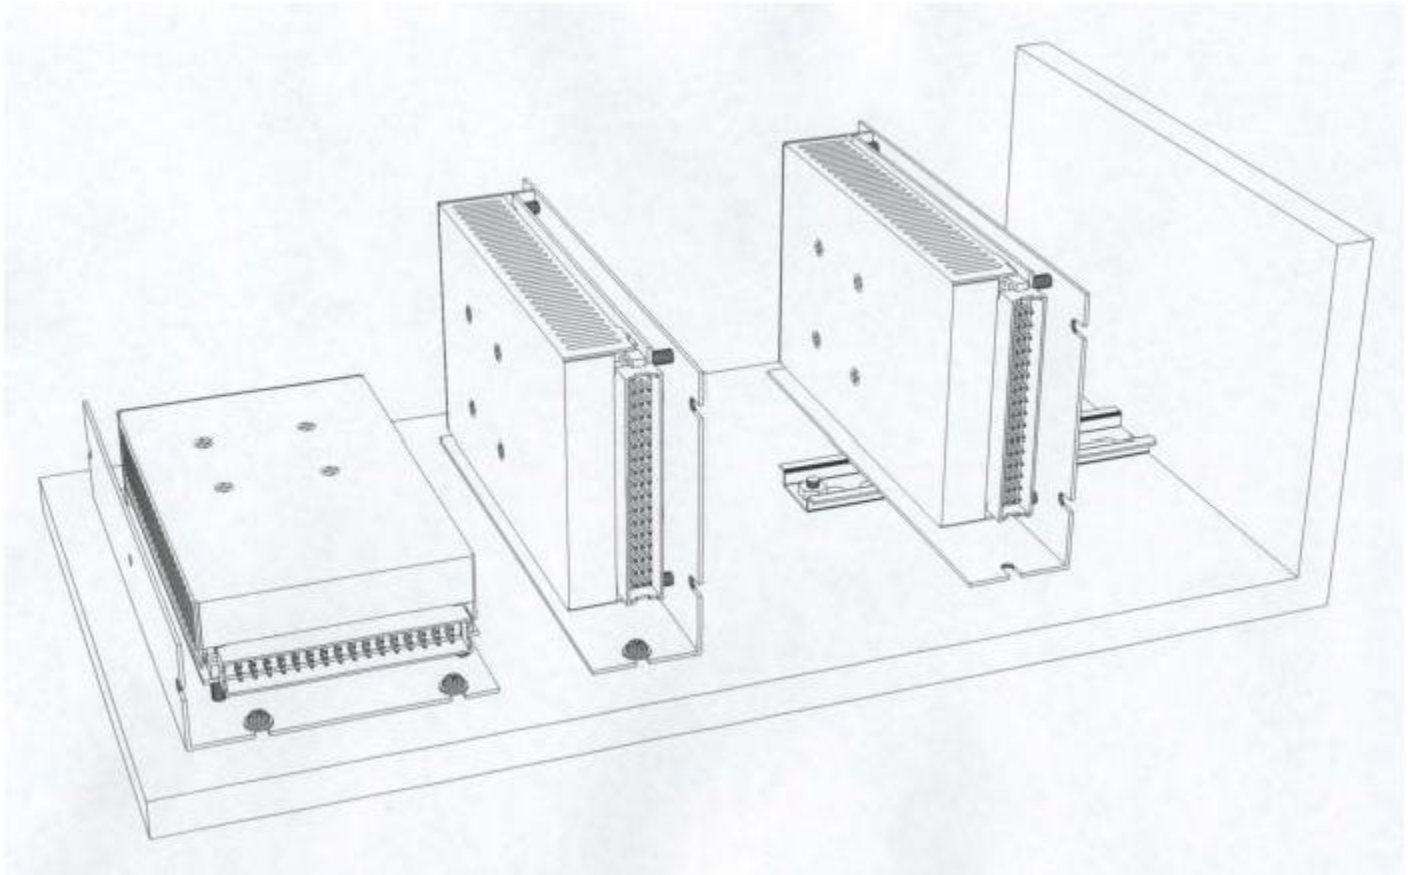

E100MKA is a versatile accessory for the E100D12 converter, enabling it to be mounted easily to any flat surface or standard “top hat” DIN rail.

All necessary hardware for mounting the MKA to the E100 is included. The clip and screw for the din rail mount option are also included.

Three mounting configurations are shown above. *The basic E100D12 converter is a “Eurocard” format, 3U high.

The three mounting configurations viewed from terminals side.

Dimensions (illustrated with converter fitted).